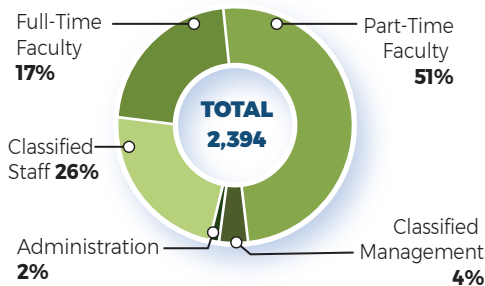

EMPLOYEE TYPE

Note: Includes part-time, but does not include temporary or student workers.