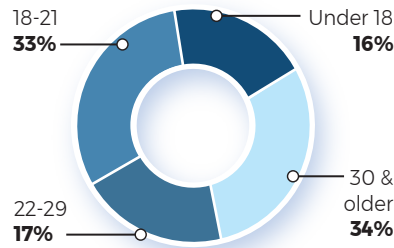

STUDENT AGE