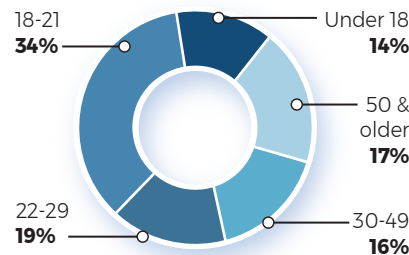

Data is for Fall 2023; data has been rounded

EMPLOYEE TYPE

\$978
MILLION

District annual budget, 2023-2024

STUDENT AGE

52,015

Student *annual* headcount,
District-wide 2022-2023

STUDENT EDUCATIONAL GOAL

400+

Degrees and certificates
offered in the District

Saddleback College, Mission Viejo

Students, Fall Semester 2023: **24,632**

Year Founded: **1968**

Campus size: **200 acres**

Irvine Valley College, Irvine