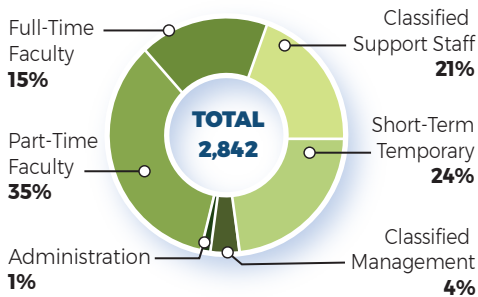

Data is for Fall 2023; data has been rounded

EMPLOYEE TYPE

\$978
MILLION

District annual budget, 2023-2024

STUDENT AGE

52,015

Student *annual* headcount,
District-wide 2022-2023

STUDENT EDUCATIONAL GOAL