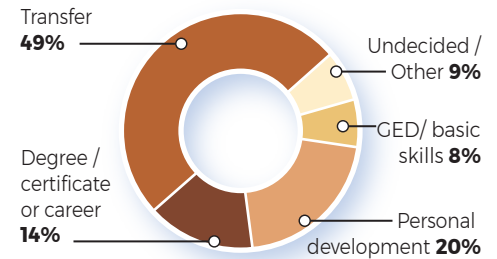

Data is for Fall 2023; data has been rounded

EMPLOYEE TYPE

\$978
MILLION

District annual budget, 2023-2024

STUDENT AGE

52,015

Student *annual* headcount,
District-wide 2022-2023

STUDENT EDUCATIONAL GOAL

400+

Degrees and certificates
offered in the District

Saddleback College, Mission Viejo

Students, Fall Semester 2023: **24,632**

Year Founded: **1968**

Campus size: **200 acres**

Irvine Valley College, Irvine