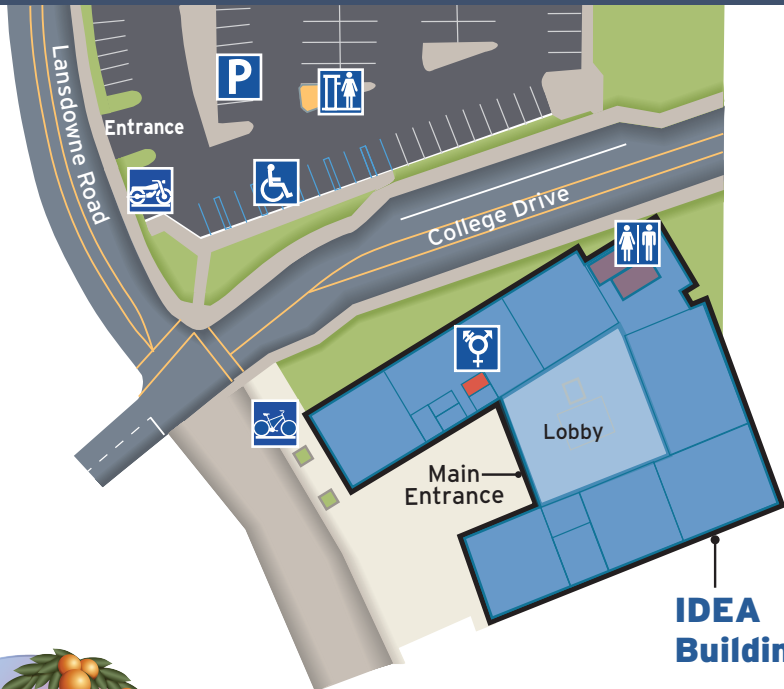

## ATEP CAMPUS

Irvine Valley College's  
**Integrated Design,  
 Engineering and  
 Automation**  
 (IDEA) Building

**Address:**  
 1624 Valencia Ave.  
 Tustin, CA 92782

**Phone:**  
 949.367.8301

## IDEA BUILDING

- All-Gender Restroom
- Restrooms
- Handicapped Parking
- Metered Student Parking
- Parking Permit Dispenser
- Motorcycle Parking
- Bicycle racks