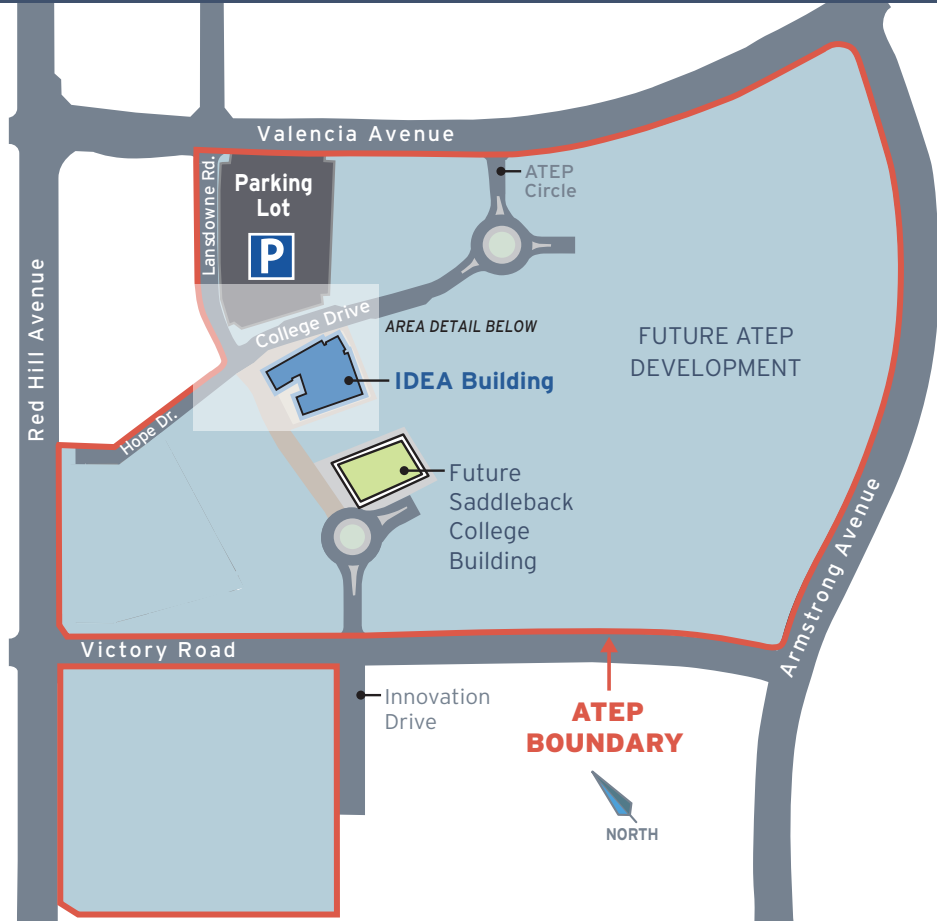

## ATEP CAMPUS

Irvine Valley College's  
**Integrated Design,  
 Engineering and  
 Automation**  
 (IDEA) Building

**Address:**  
 1624 Valencia Ave.  
 Tustin, CA 92782

**Phone:**  
 949.367.8301

## IDEA BUILDING

- All-Gender Restroom
- Restrooms
- Handicapped Parking
- Metered Student Parking
- Parking Permit Dispenser
- Motorcycle Parking
- Bicycle racks